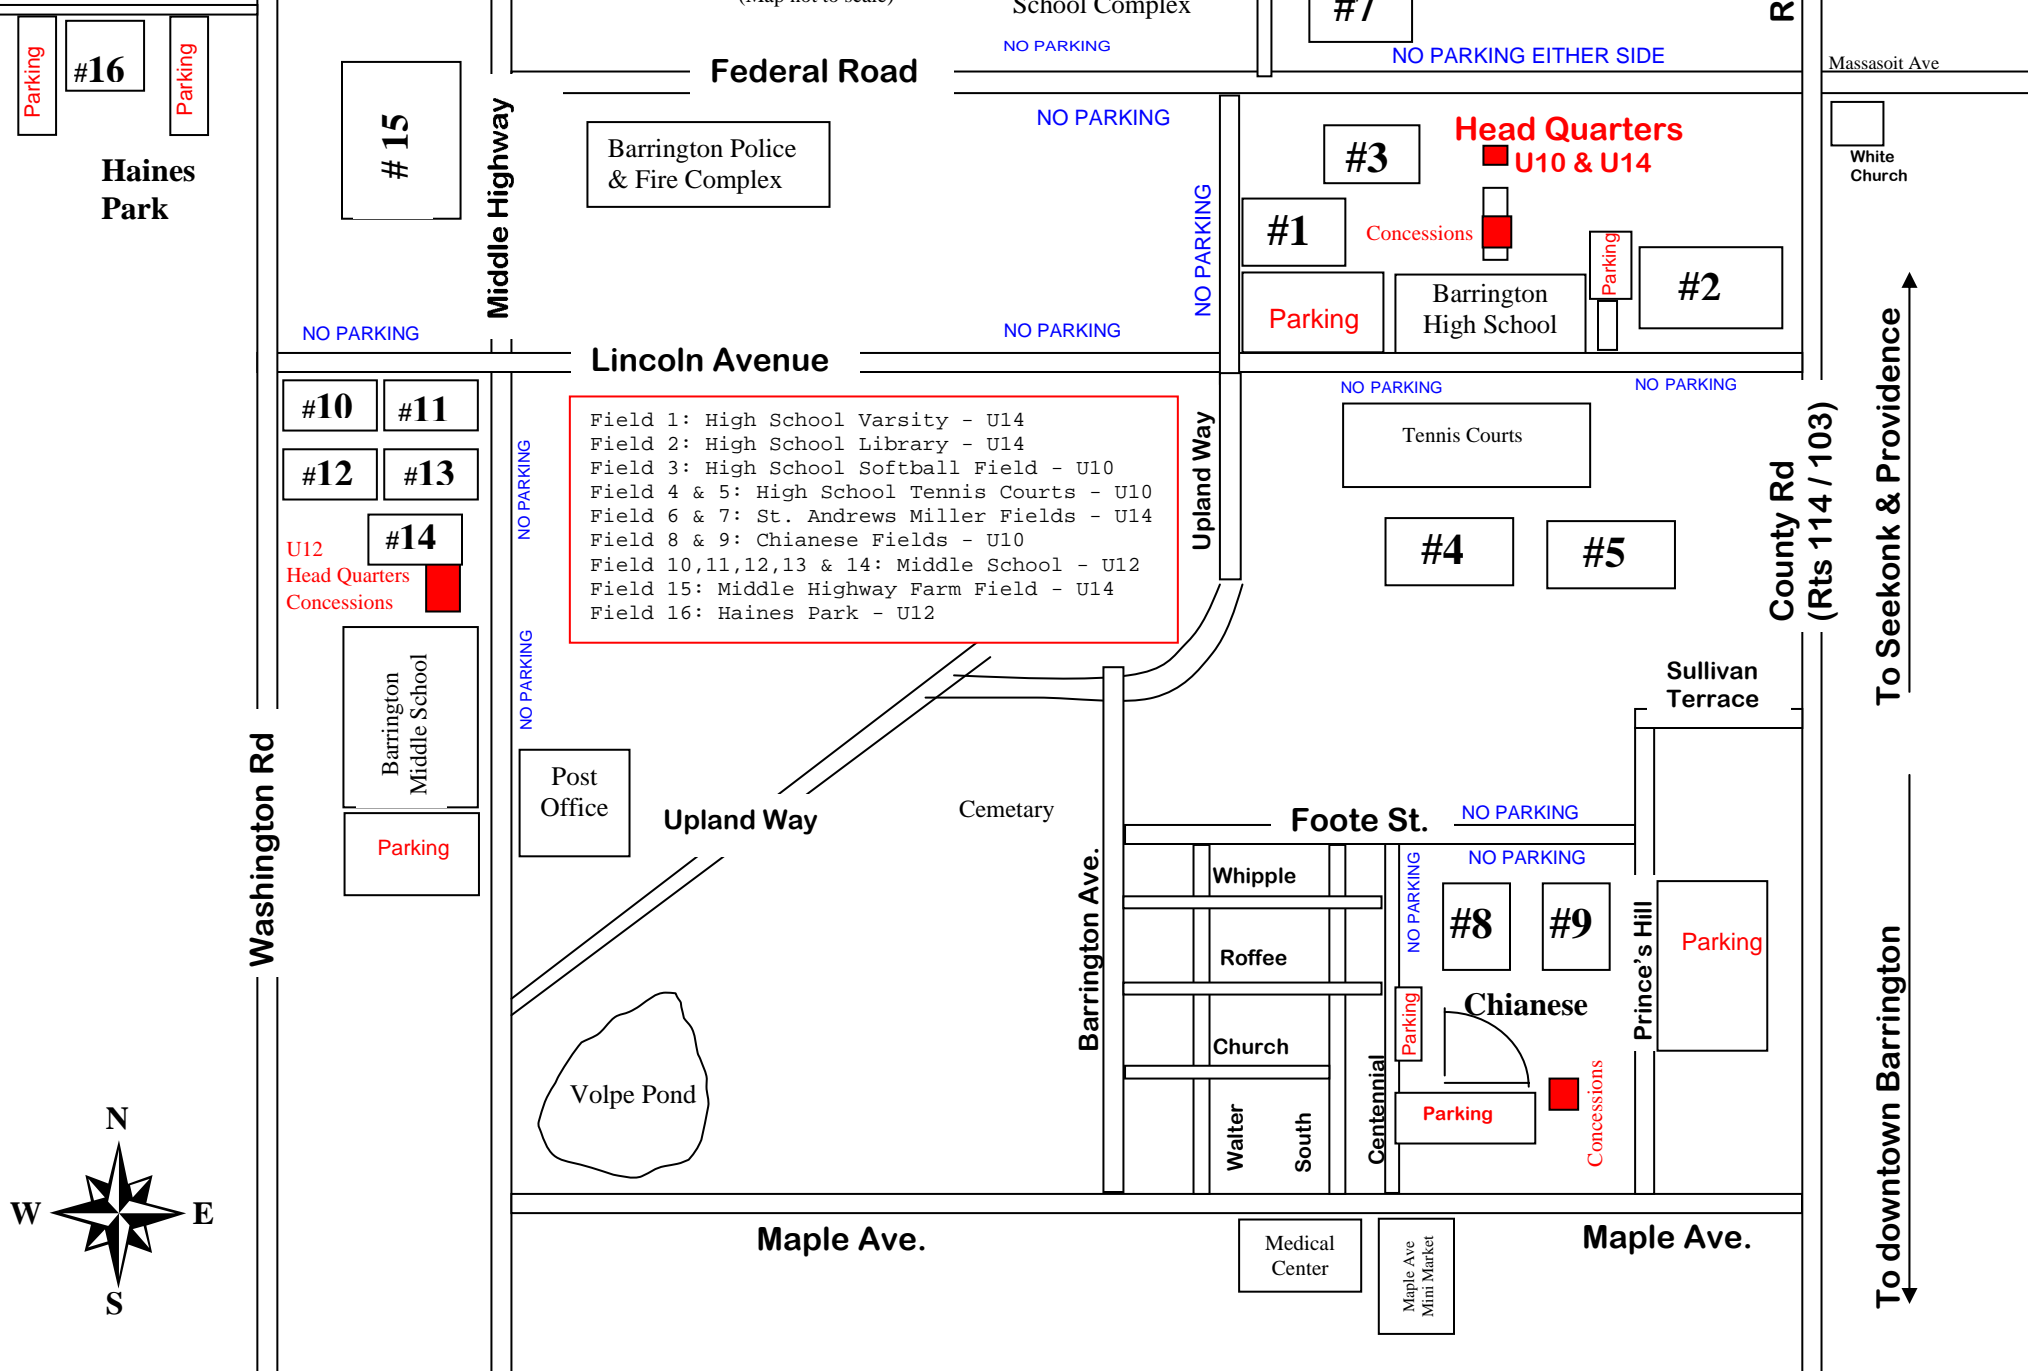

Barrington Invitational Soccer Tournament 2008 Field Map

(Map not to scale)

Field 1: High School Varsity - U14
 Field 2: High School Library - U14
 Field 3: High School Softball Field - U10
 Field 4 & 5: High School Tennis Courts - U10
 Field 6 & 7: St. Andrews Miller Fields - U14
 Field 8 & 9: Chianese Fields - U10
 Field 10,11,12,13 & 14: Middle School - U12
 Field 15: Middle Highway Farm Field - U14
 Field 16: Haines Park - U12

#10 #11
 #12 #13
 #14
 U12
 Head Quarters
 Concessions

Barrington Police & Fire Complex

#1 #2
 #3
 #4 #5
 #6 #7
 #8 #9
 #15 #16
 #1

Head Quarters
 U10 & U14

Tennis Courts

Barrington Middle School
 Parking

Post Office

Whipple
 Roffee
 Church
 Walter South

Chianese
 Parking
 Concessions

Medical Center
 Maple Ave Mini Market

* Map not drawn to scale